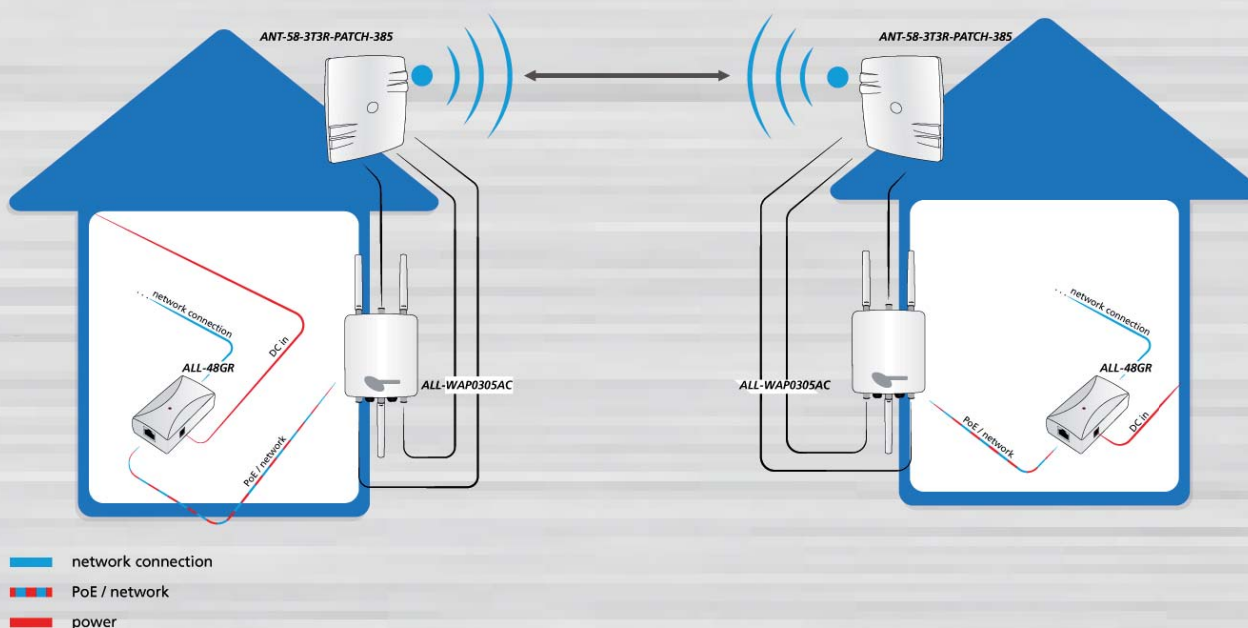

Examination example:

ALL-WAP0305AC

Building to Building

Accessories:

116361	ALLNET Wireless AC 1200Mbit USB 3.0 Wireless Stick ALL-WA1200AC
113600	ALLNET Wireless N 300Mbit USB-MINI-PEN Adapter ALL0233DB DualBand 2,4GhZ & 5GhZ
18971	ALLNET Antenna 2,4 GHz 12dBi Omni outdoor N-Type
109373	ALLNET Antenna 5,8 GHz 16dBi Sectorial 120° MIMO dual-polarized outdoor N-Type L-com
22466	ALLNET Antenna 2,4 GHz 15dBi Sectorial 180° outdoor N-Type L-com
90403	ALLNET Antenna-cable LMR-195 N-Type(m) <> N-Type(m) 150 cm
90404	ALLNET Antenna-cable LMR-195 N-Type(m) <> N-Type(m) 300 cm
90405	ALLNET Antenna-cable LMR-195 N-Type(m) <> N-Type(m) 500 cm
114579	ALLNET IP-Cam MP Outdoor Full HD Mini Bullet ALL-CAM2397-LE IP66
114619	ALLNET IP-Cam MP Outdoor Full HD 3M MiniDome ALL-CAM2388-LVE
89537	ALLNET PoE Injector Gigabit ALL0489V2 - 802.3af/at HPoE 30W
98555	ALLNET Switch smart managed 8 Port HPoE incl. 2 Combo Ports (RJ/SFP), 240W power budget, ALL8809WMP
93392	ALLNET Switch unmanaged 8 port Gigabit HPoE, 4x PoE+ oder 8x PoE, fanless, internal power supply, 19" ALL8808PoE
113199	ALLNET Switch full managed 24 Port Gigabit HPoE nach 802.3af und 802.3at incl. 2 Giga Combo Ports (RJ/SFP) ALL-SG8926PM