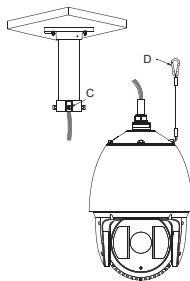

## Installation steps:

- ② Choose the appropriate wall to mount the ceiling, and rubber blanket should be added when assembling outdoors

- ② and fix the screwed pipe after Twist threading

- ③ Fasten the safety rope, thread the line and assemble the speed dome

- ④ Fasten the snap joint fixing screw

**Note:** The figure of Speed Dome in "Installation Step" is only for your reference; please adhere to our real products.