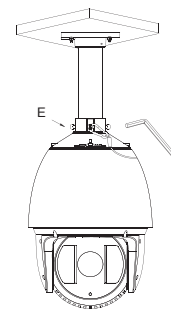

- ④ Fasten the snap joint fixing screw