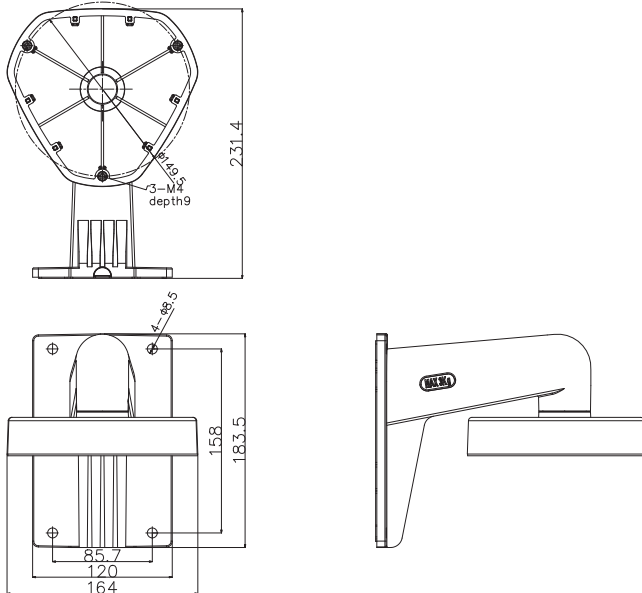

## **ALL-CAM2385-L\_Wall\_Mount**

### **Wall Mounting Bracket for Dome Camera**

- Aluminum alloy material with surface spray treatment
- Waterproof design
- Design of cap is for convenient wiring

**Art. Nr. 121157**

## Dimension

## Parameters

Model	ALL-CAM2385-L_Wall_Mount
Parameters	Wall Mount Bracket for Dome Camera
Appearance	White
Material	Aluminum Alloy
Dimension	231.4×183.5×164mm
Weight	870g