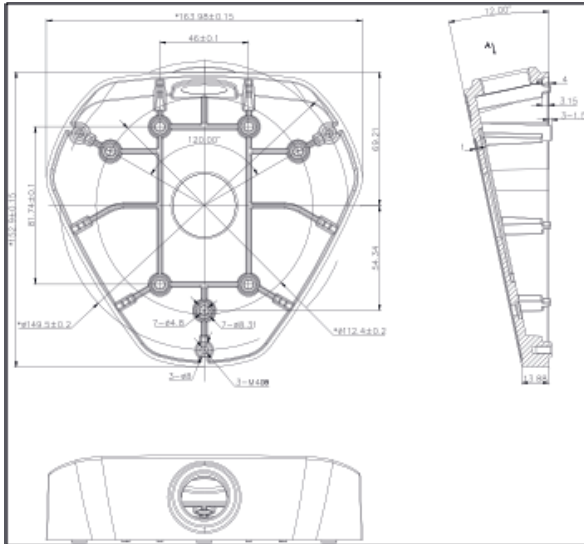

ALLNET

ALL-CAM2385-L_Ceiling_Mount

Inclined Ceiling Mount Bracket for Dome Camera

- Aluminum alloy material with surface spray treatment
- Cable hole on bracket makes the feature better

Art. Nr. 121156

Dimension

Order Model

ALL-CAM2385-L_Ceiling_Mount

Parameter

Model	ALL-CAM2385-L_Ceiling_Mount
Parameters	Inclined Ceiling Mount Bracket for Dome Camera
Appearance	White
Material	Aluminum Alloy
Dimension	153×164×45mm
Weight	360g

Notice

- The bracket should be installed on flat wall
- Waterproof rubber is necessary for outdoor application
- The wall must be capable of supporting over 3 times as much as the total weight of the camera and the mount.
- The maximum load capacity of the bracket is 4.5KG