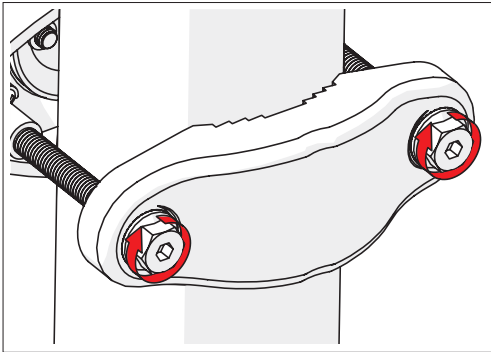

Symmetrical Horn SH-CC 5-80

Pole Installation