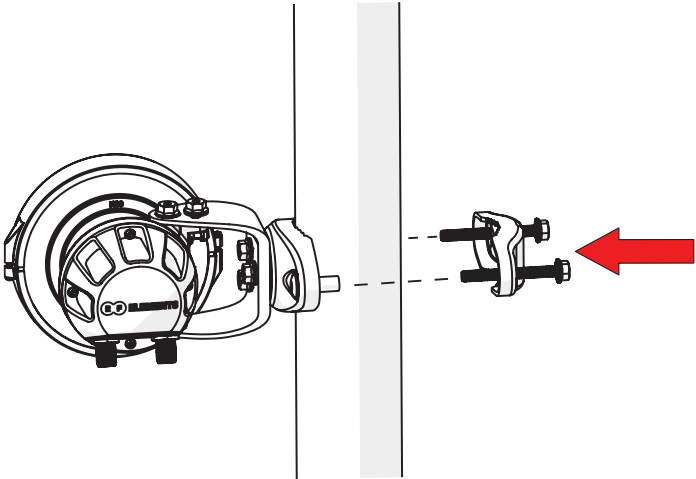

Symmetrical Horn SH-CC 5-80

Pole Installation