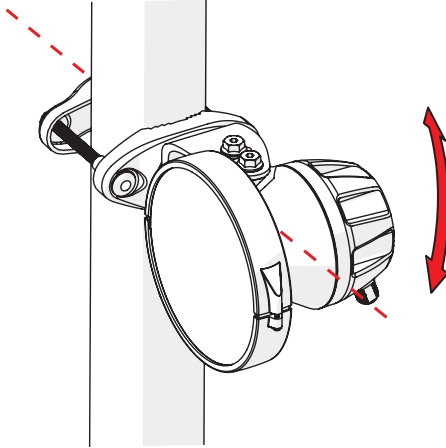

Symmetrical Horn SH-CC 5-80

Installation Guide