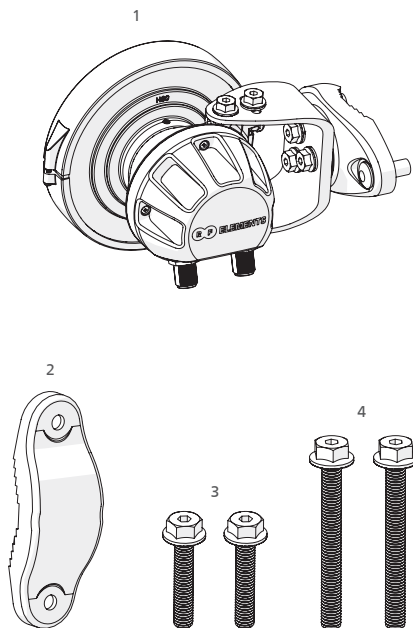

Symmetrical Horn SH-CC 5-80

CONNECTORIZED SYMMETRICAL HORN ANTENNA
WITH CARRIER CLASS PERFORMANCE

Symmetrical Horn SH-CC 5-80

3

Package Contents

Number	Description	Quantity
1	SH-CC 5-80 Body	1x
2	SH-CC 5-80 Bracket	1x
3	M8 x 42,5mm Screw	2x
4	M8 x 73,5mm Screw	2x

Symmetrical Horn SH-CC 5-80

Pole Installation

Symmetrical Horn SH-CC 5-80

Installation Guide

Symmetrical Horn SH-CC 5-80

Installation Guide

RF elements s.r.o.
Phone: +421 2 3260 3711
info@rfelements.com
www.rfelements.com