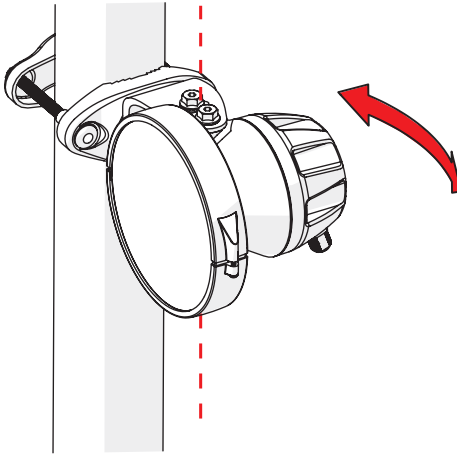

Symmetrical Horn SH-CC 5-80

CONNECTORIZED SYMMETRICAL HORN ANTENNA
WITH CARRIER CLASS PERFORMANCE

Symmetrical Horn SH-CC 5-80

3

Package Contents

Number	Description	Quantity
1	SH-CC 5-80 Body	1x
2	SH-CC 5-80 Bracket	1x
3	M8 x 42,5mm Screw	2x
4	M8 x 73,5mm Screw	2x

Symmetrical Horn SH-CC 5-80

Pole Installation

Symmetrical Horn SH-CC 5-80

Installation Guide

Symmetrical Horn SH-CC 5-80

Installation Guide

RF elements s.r.o.
Phone: +421 2 3260 3711
info@rfelements.com
www.rfelements.com