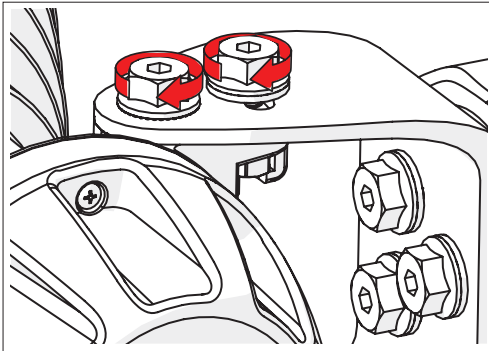

Symmetrical Horn SH-CC 5-80

CONNECTORIZED SYMMETRICAL HORN ANTENNA
WITH CARRIER CLASS PERFORMANCE

Symmetrical Horn SH-CC 5-80

3

Package Contents

Number	Description	Quantity
1	SH-CC 5-80 Body	1x
2	SH-CC 5-80 Bracket	1x
3	M8 x 42,5mm Screw	2x
4	M8 x 73,5mm Screw	2x

Symmetrical Horn SH-CC 5-80

Pole Installation

Symmetrical Horn SH-CC 5-80

Installation Guide

Symmetrical Horn SH-CC 5-80

Installation Guide

RF elements s.r.o.
Phone: +421 2 3260 3711
info@rfelements.com
www.rfelements.com