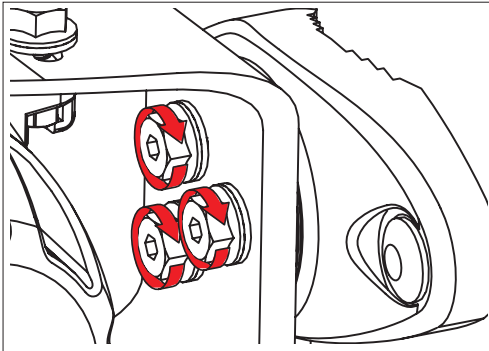

Symmetrical Horn SH-CC 5-80

Installation Guide