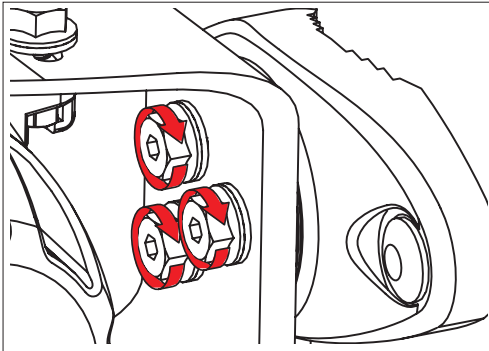

Symmetrical Horn SH-CC 5-70

Installation Guide