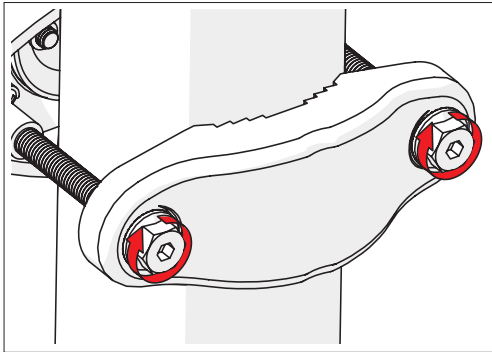

Symmetrical Horn SH-CC 5-70

Pole Installation