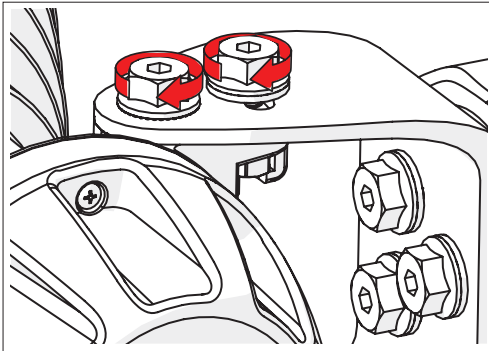

Symmetrical Horn SH-CC 5-70

CONNECTORIZED SYMMETRICAL HORN ANTENNA
WITH CARRIER CLASS PERFORMANCE

Symmetrical Horn SH-CC 5-70

3

Package Contents

Number	Description	Quantity
1	SH-CC 5-70 Body	1x
2	SH-CC 5-70 Bracket	1x
3	M8 x 42,5mm Screw	2x
4	M8 x 73,5mm Screw	2x

Symmetrical Horn SH-CC 5-70

Pole Installation

Symmetrical Horn SH-CC 5-70

Installation Guide

Symmetrical Horn SH-CC 5-70

Installation Guide

RF elements s.r.o.
Phone: +421 2 3260 3711
info@rfelements.com
www.rfelements.com