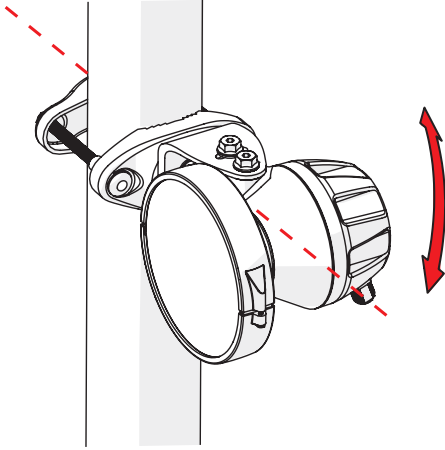

Symmetrical Horn SH-CC 5-70

Installation Guide