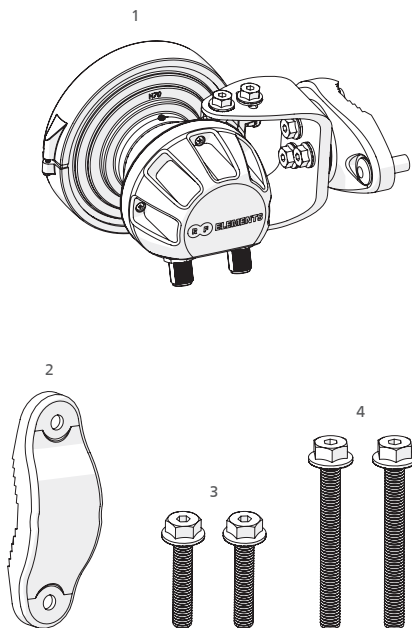

Symmetrical Horn SH-CC 5-70

CONNECTORIZED SYMMETRICAL HORN ANTENNA
WITH CARRIER CLASS PERFORMANCE

Symmetrical Horn SH-CC 5-70

3

Package Contents

Number	Description	Quantity
1	SH-CC 5-70 Body	1x
2	SH-CC 5-70 Bracket	1x
3	M8 x 42,5mm Screw	2x
4	M8 x 73,5mm Screw	2x

Symmetrical Horn SH-CC 5-70

Pole Installation

Symmetrical Horn SH-CC 5-70

Installation Guide

Symmetrical Horn SH-CC 5-70

Installation Guide

RF elements s.r.o.
Phone: +421 2 3260 3711
info@rfelements.com
www.rfelements.com