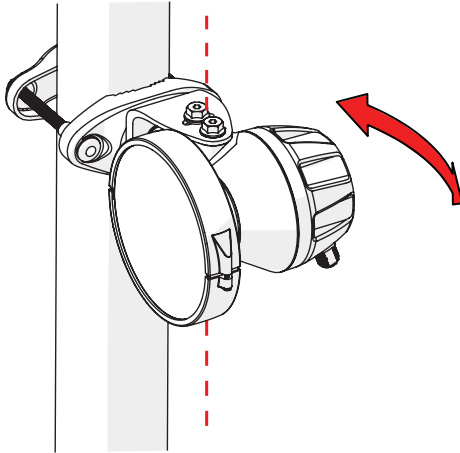

Symmetrical Horn SH-CC 5-70

CONNECTORIZED SYMMETRICAL HORN ANTENNA
WITH CARRIER CLASS PERFORMANCE

Symmetrical Horn SH-CC 5-70

3

Package Contents

Number	Description	Quantity
1	SH-CC 5-70 Body	1x
2	SH-CC 5-70 Bracket	1x
3	M8 x 42,5mm Screw	2x
4	M8 x 73,5mm Screw	2x

Symmetrical Horn SH-CC 5-70

Pole Installation

Symmetrical Horn SH-CC 5-70

Installation Guide

Symmetrical Horn SH-CC 5-70

Installation Guide

RF elements s.r.o.
Phone: +421 2 3260 3711
info@rfelements.com
www.rfelements.com