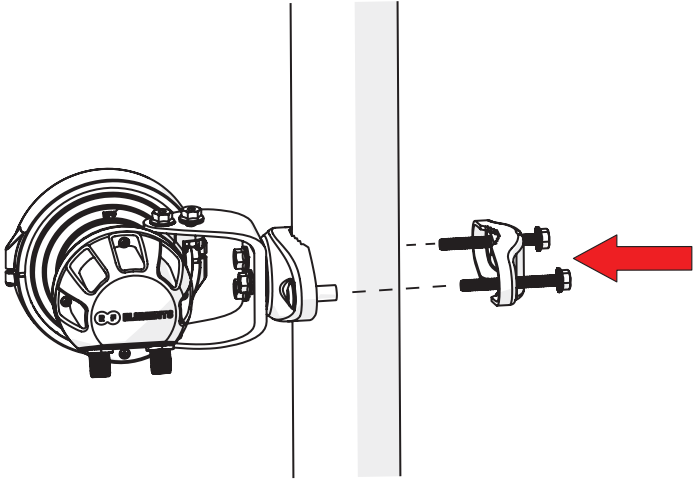

Symmetrical Horn SH-CC 5-70

Pole Installation