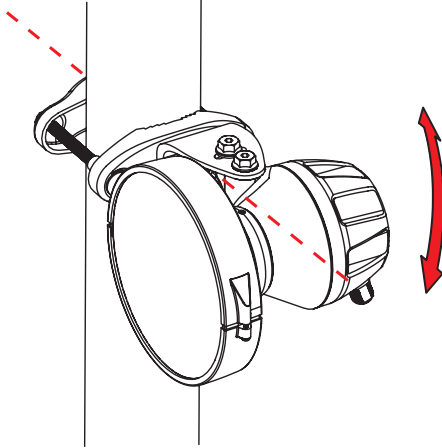

Symmetrical Horn SH-CC 5-60

Installation Guide