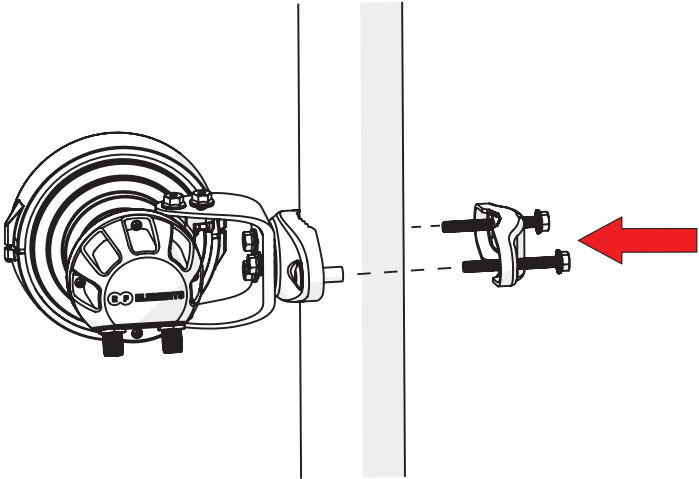

Symmetrical Horn SH-CC 5-60

Pole Installation