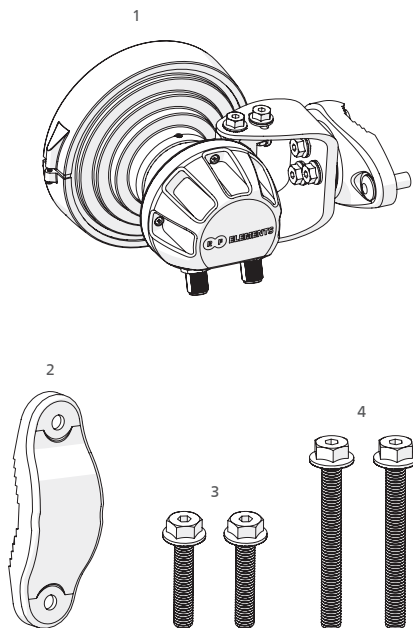

# Symmetrical Horn SH-CC 5-60

CONNECTORIZED SYMMETRICAL HORN ANTENNA  
WITH CARRIER CLASS PERFORMANCE

## Package Contents

Number	Description	Quantity
1	SH-CC 5-60 Body	1x
2	SH-CC 5-60 Bracket	1x
3	M8 x 42,5mm Screw	2x
4	M8 x 73,5mm Screw	2x