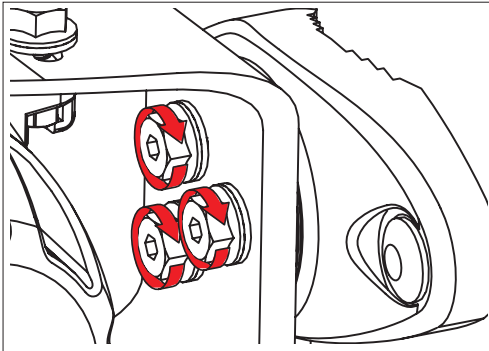

Symmetrical Horn SH-CC 5-60

Installation Guide