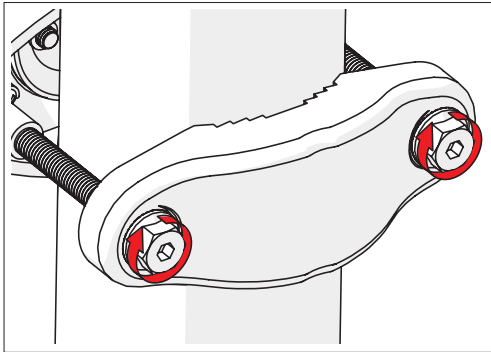

Symmetrical Horn SH-CC 5-60

Pole Installation