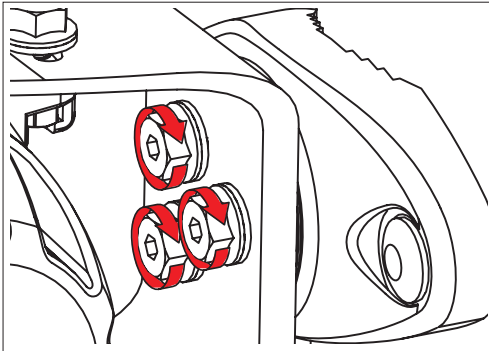

Symmetrical Horn SH-CC 5-50

Installation Guide