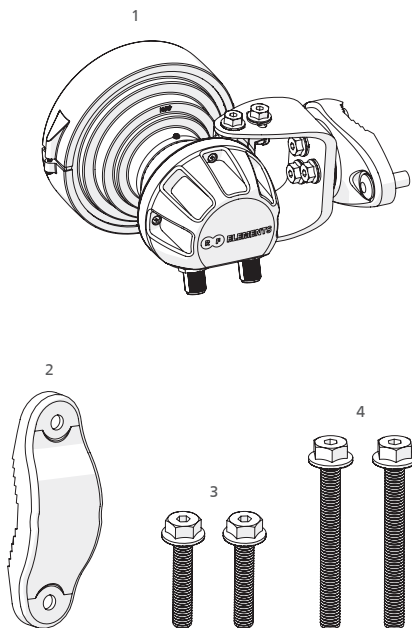

# Symmetrical Horn SH-CC 5-50

CONNECTORIZED SYMMETRICAL HORN ANTENNA  
WITH CARRIER CLASS PERFORMANCE

## Package Contents

Number	Description	Quantity
1	SH-CC 5-50 Body	1x
2	SH-CC 5-50 Bracket	1x
3	M8 x 42,5mm Screw	2x
4	M8 x 73,5mm Screw	2x