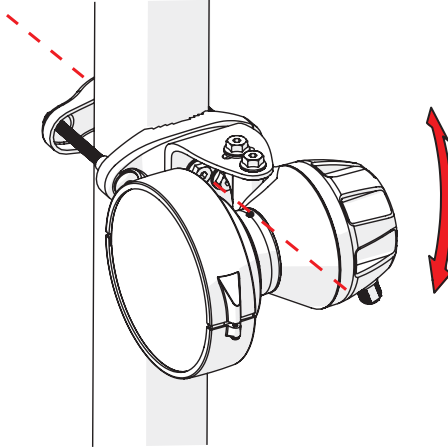

Symmetrical Horn SH-CC 5-50

Installation Guide