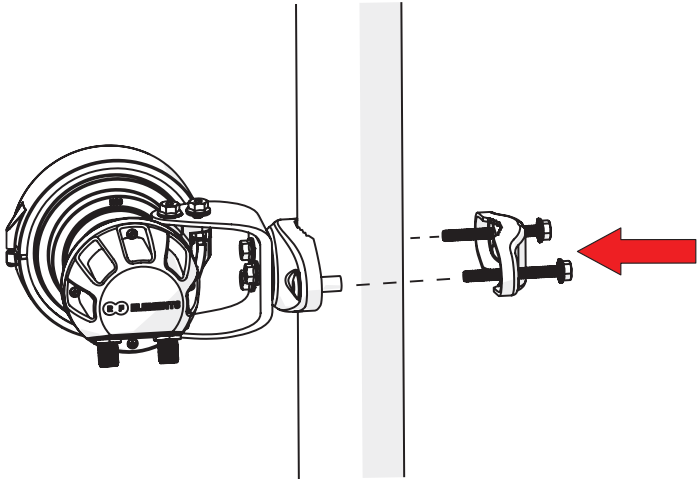

Symmetrical Horn SH-CC 5-50

Pole Installation