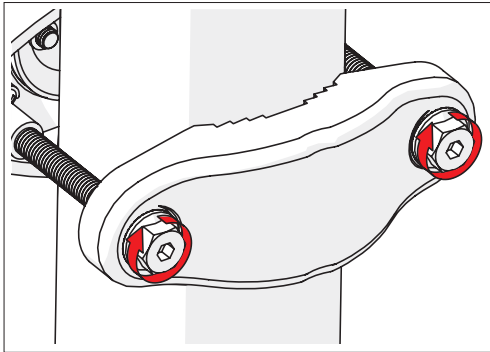

Symmetrical Horn SH-CC 5-50

Pole Installation