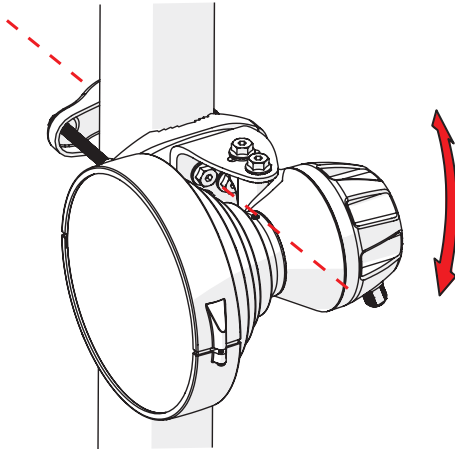

Symmetrical Horn SH-CC 5-40

Installation Guide