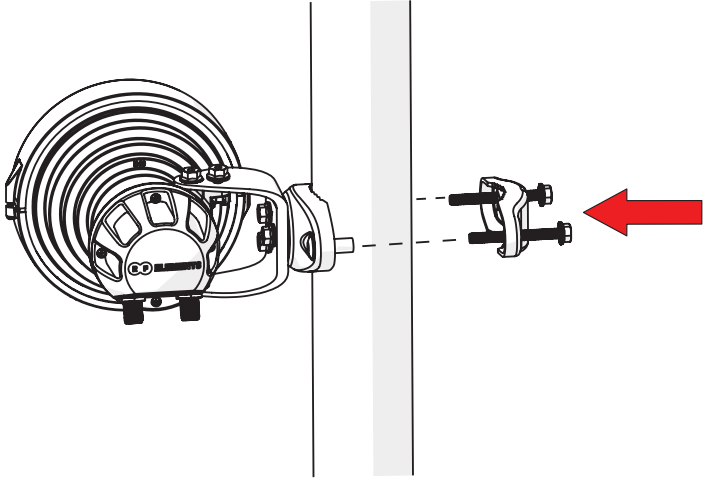

Symmetrical Horn SH-CC 5-40

CONNECTORIZED SYMMETRICAL HORN ANTENNA
WITH CARRIER CLASS PERFORMANCE

Symmetrical Horn SH-CC 5-40

3

Package Contents

Number	Description	Quantity
1	SH-CC 5-40 Body	1x
2	SH-CC 5-40 Bracket	1x
3	M8 x 42,5mm Screw	2x
4	M8 x 73,5mm Screw	2x

Symmetrical Horn SH-CC 5-40

Pole Installation

Symmetrical Horn SH-CC 5-40

Installation Guide

Symmetrical Horn SH-CC 5-40

Installation Guide

RF elements s.r.o.
Phone: +421 2 3260 3711
info@rfelements.com
www.rfelements.com