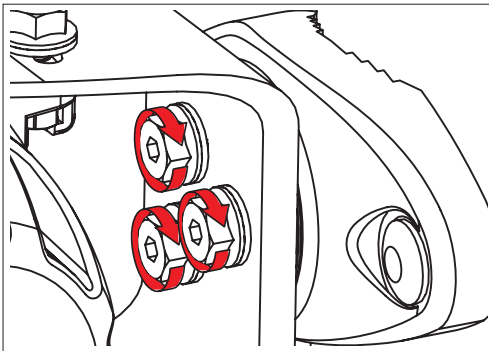

Symmetrical Horn SH-CC 5-40

Installation Guide