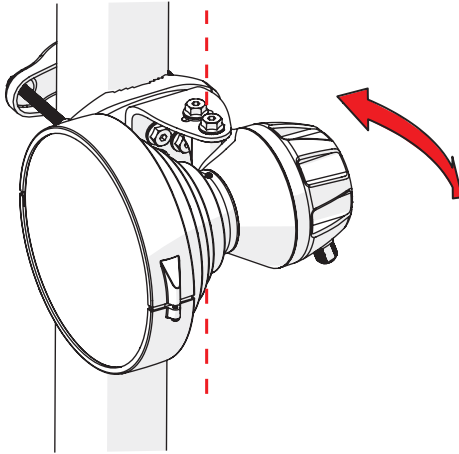

Symmetrical Horn SH-CC 5-40

CONNECTORIZED SYMMETRICAL HORN ANTENNA
WITH CARRIER CLASS PERFORMANCE

Symmetrical Horn SH-CC 5-40

3

Package Contents

Number	Description	Quantity
1	SH-CC 5-40 Body	1x
2	SH-CC 5-40 Bracket	1x
3	M8 x 42,5mm Screw	2x
4	M8 x 73,5mm Screw	2x

Symmetrical Horn SH-CC 5-40

Pole Installation

Symmetrical Horn SH-CC 5-40

Installation Guide

Symmetrical Horn SH-CC 5-40

Installation Guide

RF elements s.r.o.
Phone: +421 2 3260 3711
info@rfelements.com
www.rfelements.com