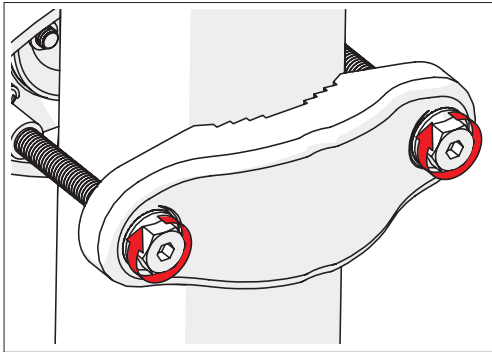

Symmetrical Horn SH-CC 5-40

Pole Installation