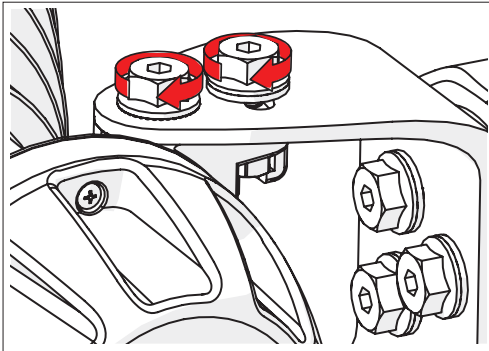

Symmetrical Horn SH-CC 5-40

CONNECTORIZED SYMMETRICAL HORN ANTENNA
WITH CARRIER CLASS PERFORMANCE

Symmetrical Horn SH-CC 5-40

3

Package Contents

Number	Description	Quantity
1	SH-CC 5-40 Body	1x
2	SH-CC 5-40 Bracket	1x
3	M8 x 42,5mm Screw	2x
4	M8 x 73,5mm Screw	2x

Symmetrical Horn SH-CC 5-40

Pole Installation

Symmetrical Horn SH-CC 5-40

Installation Guide

Symmetrical Horn SH-CC 5-40

Installation Guide

RF elements s.r.o.
Phone: +421 2 3260 3711
info@rfelements.com
www.rfelements.com