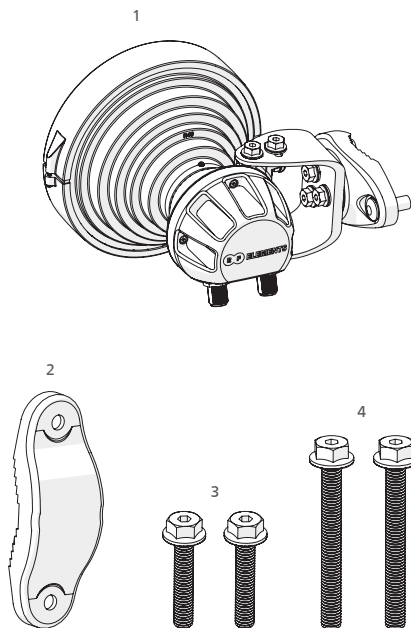

Symmetrical Horn SH-CC 5-40

CONNECTORIZED SYMMETRICAL HORN ANTENNA
WITH CARRIER CLASS PERFORMANCE

Symmetrical Horn SH-CC 5-40

3

Package Contents

Number	Description	Quantity
1	SH-CC 5-40 Body	1x
2	SH-CC 5-40 Bracket	1x
3	M8 x 42,5mm Screw	2x
4	M8 x 73,5mm Screw	2x

Symmetrical Horn SH-CC 5-40

Pole Installation

Symmetrical Horn SH-CC 5-40

Installation Guide

Symmetrical Horn SH-CC 5-40

Installation Guide

RF elements s.r.o.
Phone: +421 2 3260 3711
info@rfelements.com
www.rfelements.com