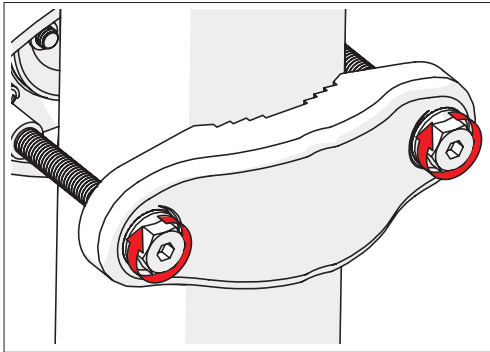

Symmetrical Horn SH-CC 5-30

Pole Installation