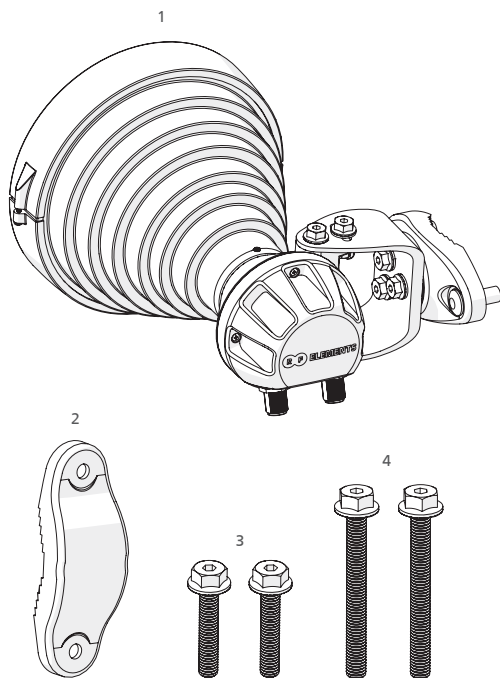

Symmetrical Horn SH-CC 5-30

CONNECTORIZED SYMMETRICAL HORN ANTENNA
WITH CARRIER CLASS PERFORMANCE

Symmetrical Horn SH-CC 5-30

3

Package Contents

Number	Description	Quantity
1	SH-CC 5-30 Body	1x
2	SH-CC 5-30 Bracket	1x
3	M8 x 42,5mm Screw	2x
4	M8 x 73,5mm Screw	2x

Symmetrical Horn SH-CC 5-30

Pole Installation

Symmetrical Horn SH-CC 5-30

Installation Guide

Symmetrical Horn SH-CC 5-30

Installation Guide

RF elements s.r.o.
Phone: +421 2 3260 3711
info@rfelements.com
www.rfelements.com