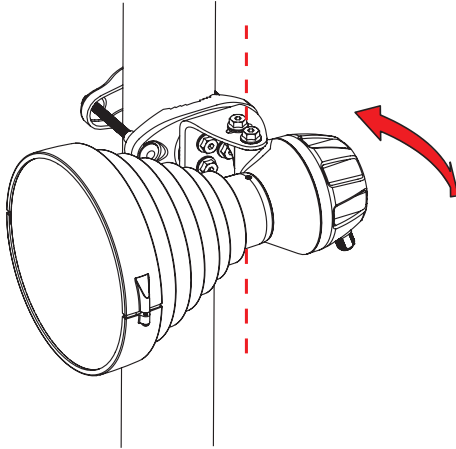

Symmetrical Horn SH-CC 5-30

CONNECTORIZED SYMMETRICAL HORN ANTENNA
WITH CARRIER CLASS PERFORMANCE

Symmetrical Horn SH-CC 5-30

3

Package Contents

Number	Description	Quantity
1	SH-CC 5-30 Body	1x
2	SH-CC 5-30 Bracket	1x
3	M8 x 42,5mm Screw	2x
4	M8 x 73,5mm Screw	2x

Symmetrical Horn SH-CC 5-30

Pole Installation

Symmetrical Horn SH-CC 5-30

Installation Guide

Symmetrical Horn SH-CC 5-30

Installation Guide

RF elements s.r.o.
Phone: +421 2 3260 3711
info@rfelements.com
www.rfelements.com