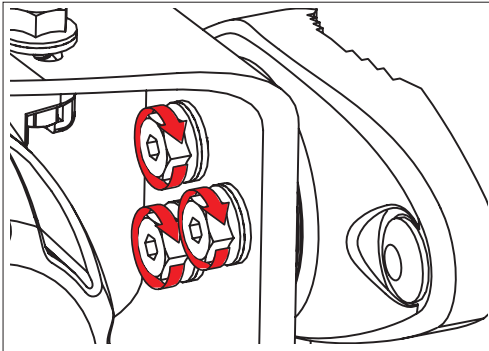

Symmetrical Horn SH-CC 5-30

Installation Guide