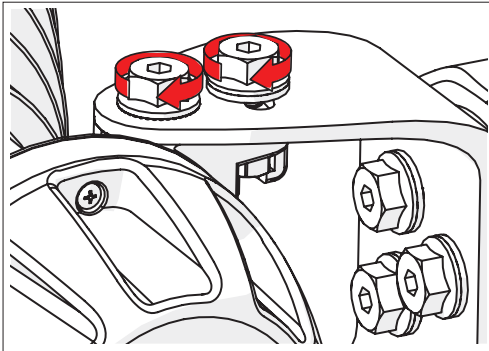

Symmetrical Horn SH-CC 5-30

CONNECTORIZED SYMMETRICAL HORN ANTENNA
WITH CARRIER CLASS PERFORMANCE

Symmetrical Horn SH-CC 5-30

3

Package Contents

Number	Description	Quantity
1	SH-CC 5-30 Body	1x
2	SH-CC 5-30 Bracket	1x
3	M8 x 42,5mm Screw	2x
4	M8 x 73,5mm Screw	2x

Symmetrical Horn SH-CC 5-30

Pole Installation

Symmetrical Horn SH-CC 5-30

Installation Guide

Symmetrical Horn SH-CC 5-30

Installation Guide

RF elements s.r.o.
Phone: +421 2 3260 3711
info@rfelements.com
www.rfelements.com