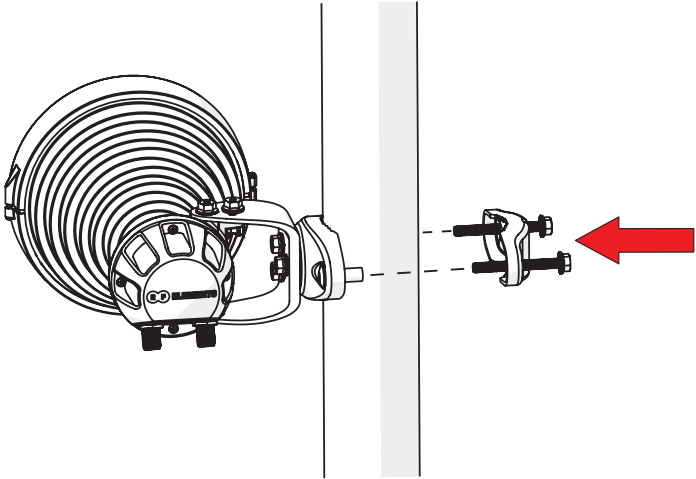

Symmetrical Horn SH-CC 5-30

CONNECTORIZED SYMMETRICAL HORN ANTENNA
WITH CARRIER CLASS PERFORMANCE

Symmetrical Horn SH-CC 5-30

3

Package Contents

Number	Description	Quantity
1	SH-CC 5-30 Body	1x
2	SH-CC 5-30 Bracket	1x
3	M8 x 42,5mm Screw	2x
4	M8 x 73,5mm Screw	2x

Symmetrical Horn SH-CC 5-30

Pole Installation

Symmetrical Horn SH-CC 5-30

Installation Guide

Symmetrical Horn SH-CC 5-30

Installation Guide

RF elements s.r.o.
Phone: +421 2 3260 3711
info@rfelements.com
www.rfelements.com