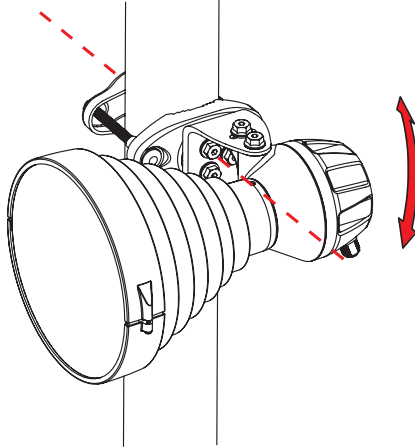

Symmetrical Horn SH-CC 5-30

CONNECTORIZED SYMMETRICAL HORN ANTENNA
WITH CARRIER CLASS PERFORMANCE

Symmetrical Horn SH-CC 5-30

3

Package Contents

Number	Description	Quantity
1	SH-CC 5-30 Body	1x
2	SH-CC 5-30 Bracket	1x
3	M8 x 42,5mm Screw	2x
4	M8 x 73,5mm Screw	2x

Symmetrical Horn SH-CC 5-30

Pole Installation

Symmetrical Horn SH-CC 5-30

Installation Guide

Symmetrical Horn SH-CC 5-30

Installation Guide

RF elements s.r.o.
Phone: +421 2 3260 3711
info@rfelements.com
www.rfelements.com